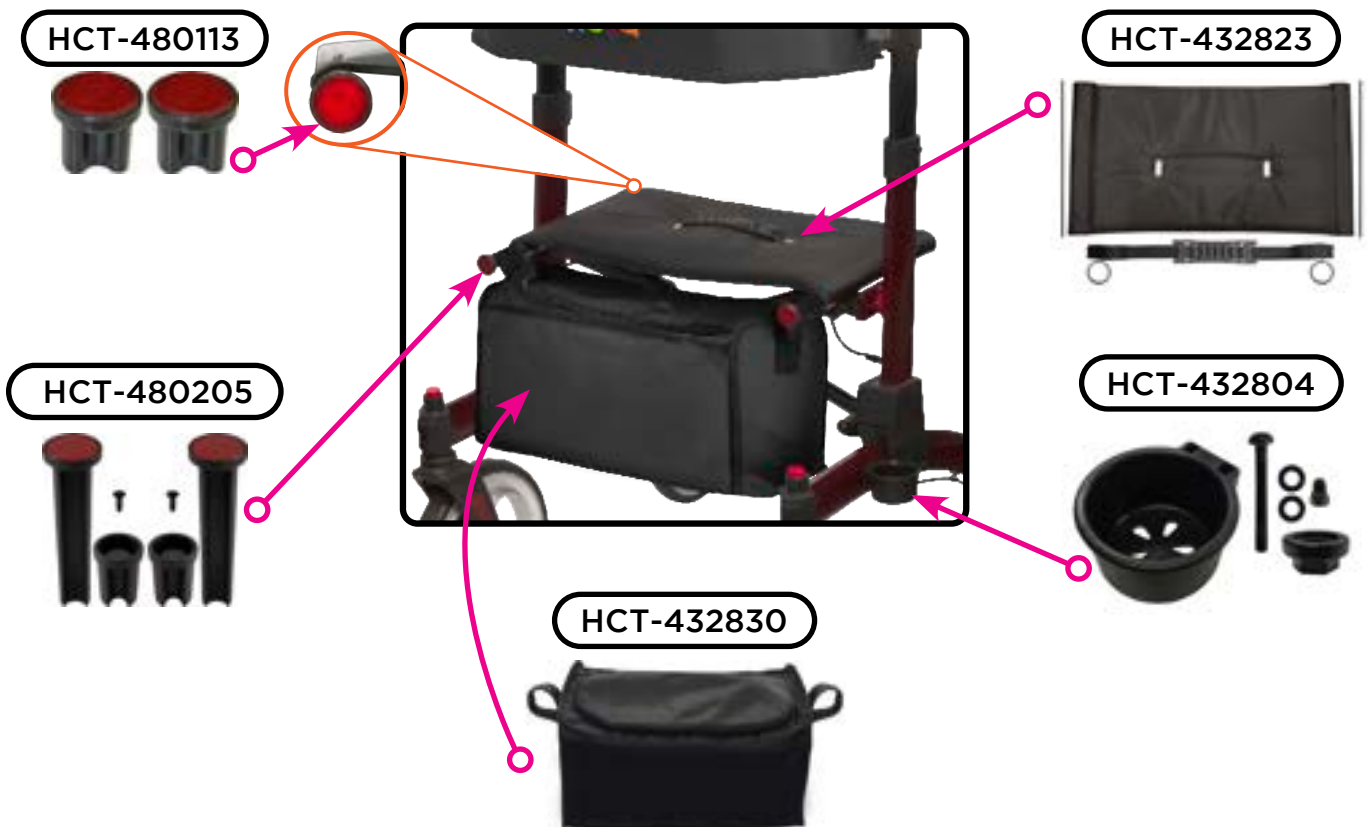

If you need further assistance, please call our customer service team at **(800) 557-6682**.

Thank you!

Figure 1

Upper Assembly Components

Seat & Backrest

Folding Mechanism Components

Fork Assembly Components