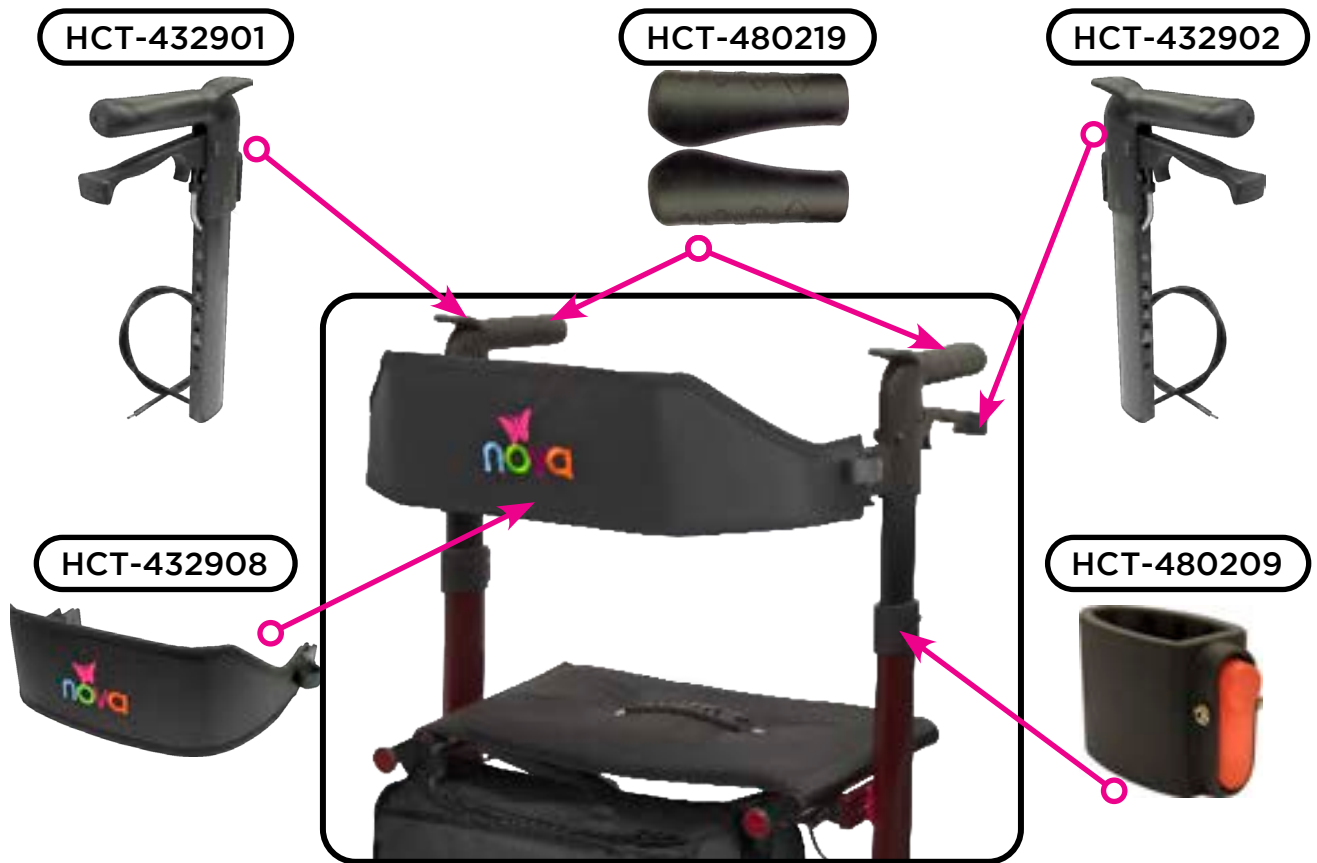

Please verify that the serial number on your rolling walker corresponds with the serial number series denoted in the below parts list. The serial number is located on a sticker that is attached to the frame under the seat (see Figure 1).

If you need further assistance, please call our customer service team at **(800) 557-6682**.

Thank you!

Figure 1

Upper Assembly Components

Seat & Backrest

Folding Mechanism Components

Fork Assembly Components