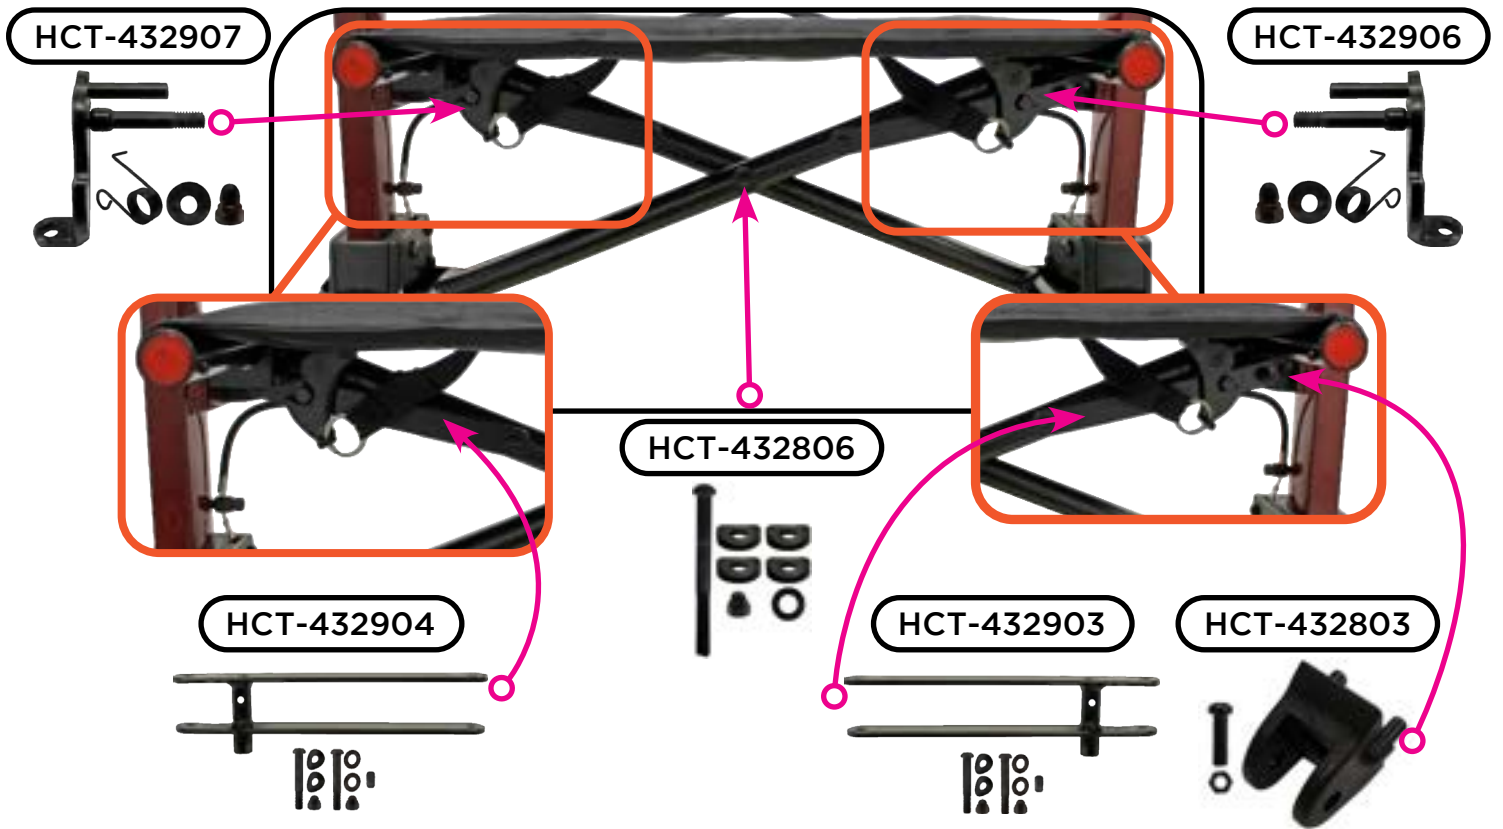

Please verify that the serial number on your rolling walker corresponds with the serial number series denoted in the below parts list. The serial number is located on a sticker that is attached to the frame under the seat (see Figure 1).

If you need further assistance, please call our customer service team at **(800) 557-6682**.

Thank you!

Figure 1

Upper Assembly Components

Seat & Backrest

Folding Mechanism Components

Fork Assembly Components

Rear Wheel Assembly Components

Item Number 4329

SERIAL # BEGINNING WITH "HT "

ITEM NUMBER	DESCRIPTION	UOM
HCT-480209	ADJUSTMENT RELEASE BUTTON	EACH
HCT-432905	ADJUSTMENT SCREW FOR SEAT CABLE & COVER	EACH
HCT-480222	AXLE FRONT	EACH
HCT-480223	AXLE REAR	EACH
HCT-432908	BACKREST	EACH
HCT-432830	BAG	EACH
HCT-480204	BRAKE SHOE (SET)	SET
HCT-432804	CANE HOLDER TRAY	EACH
HCT-480217	COVER FOR LEFT BRAKE	EACH
HCT-480218	COVER FOR RIGHT BRAKE	EACH
HCT-432806	CROSSBAR CENTER BOLT	EACH
HCT-432807	CROSSBAR SIDE BOLT	EACH
HCT-432803	CROSSBAR SIDE BRACKET	EACH
HCT-432903	CROSSBAR SUPPORT LEFT	EACH
HCT-432904	CROSSBAR SUPPORT RIGHT	EACH
HCT-480220	FORK	EACH
HCT-480221	FORK ATTACHMENT	EACH
HCT-432810	FRONT BEARING SET	SET
HCT-480205	FRONT SEAT PLUG	SET
HCT-480219	HAND GRIPS FOR TOP HANDLE BAR	PAIR
HCT-432902	HANDLE BAR RIGHT WITH HAND BRAKE	EACH
HCT-432901	HANDLE BAR WITH HAND BRAKE LEFT	EACH
HCT-432829	HOLDER FOR BRAKE COVER	EACH
HCT-432819	REAR BEARING SET	SET
HCT-432906	RELEASE LEVER LEFT	EACH
HCT-432907	RELEASE LEVER RIGHT	EACH
HCT-480215	SEAT CABLE & COVER	SET
HCT-480113	SEAT PLUG REAR	PAIR
HCT-432823	SEAT WITH HANDLE	EACH
HCT-432910	STEM AND NUT FOR FRONT FORK	EACH
HCT-432909	SWIVEL BEARING SET FRONT FORK	SET
HCT-480224	TOE KICK	PAIR
HCT-432911	WHEEL FRONT 8"	EACH
HCT-432813	WHEEL REAR 8"	EACH