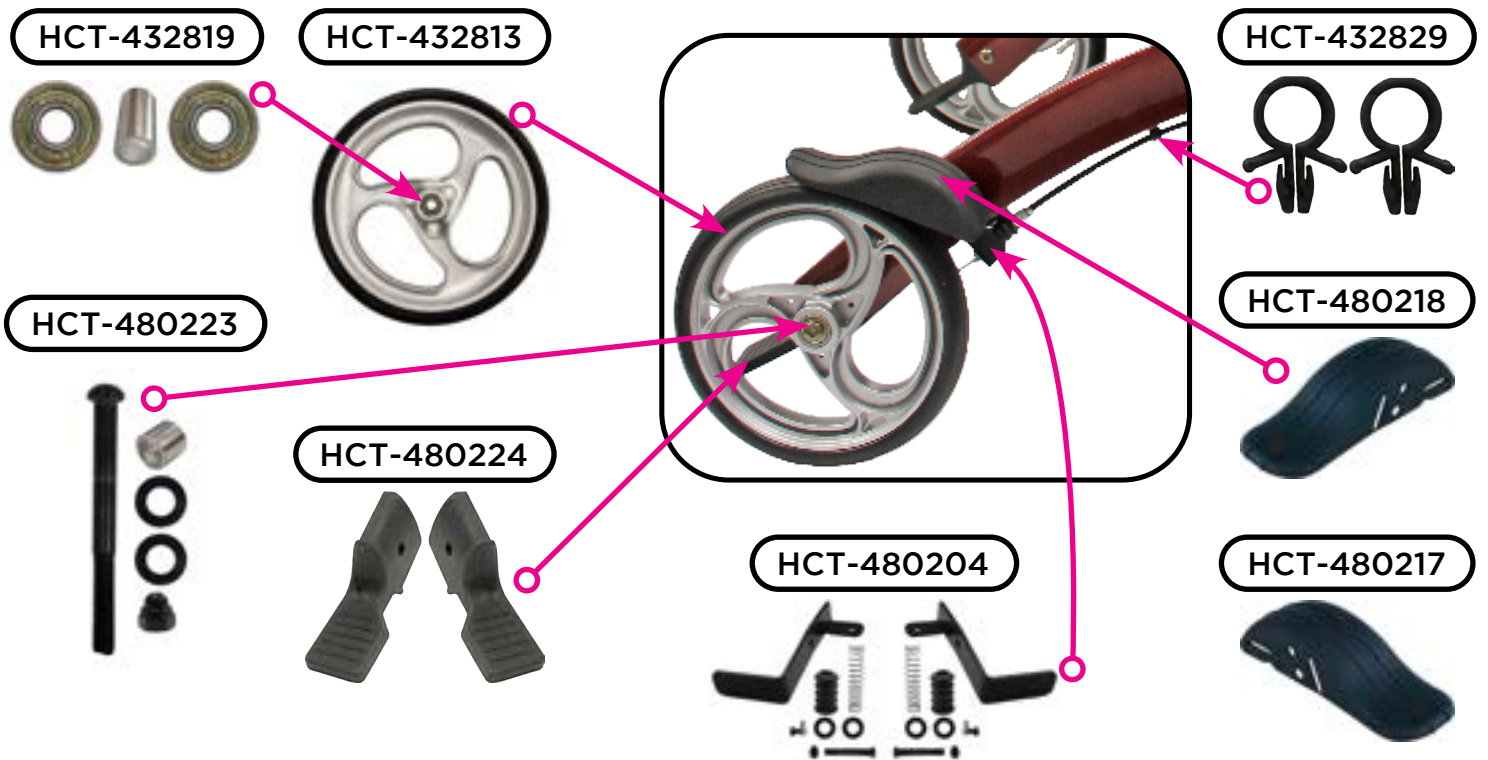

Please verify that the serial number on your rolling walker corresponds with the serial number series denoted in the below parts list. The serial number is located on a sticker that is attached to the frame under the seat (see Figure 1).

If you need further assistance, please call our customer service team at **(800) 557-6682**.

Thank you!

Figure 1

Upper Assembly Components

Seat & Backrest

Folding Mechanism Components

Fork Assembly Components

Rear Wheel Assembly Components

Item Number 4329

SERIAL # BEGINNING WITH "HT "

ITEM NUMBER	DESCRIPTION	UOM
HCT-480209	ADJUSTMENT RELEASE BUTTON	EACH
HCT-432905	ADJUSTMENT SCREW FOR SEAT CABLE & COVER	EACH
HCT-480222	AXLE FRONT	EACH
HCT-480223	AXLE REAR	EACH
HCT-432908	BACKREST	EACH
HCT-432830	BAG	EACH
HCT-480204	BRAKE SHOE (SET)	SET
HCT-432804	CANE HOLDER TRAY	EACH
HCT-480217	COVER FOR LEFT BRAKE	EACH
HCT-480218	COVER FOR RIGHT BRAKE	EACH
HCT-432806	CROSSBAR CENTER BOLT	EACH
HCT-432807	CROSSBAR SIDE BOLT	EACH
HCT-432803	CROSSBAR SIDE BRACKET	EACH
HCT-432903	CROSSBAR SUPPORT LEFT	EACH
HCT-432904	CROSSBAR SUPPORT RIGHT	EACH
HCT-480220	FORK	EACH
HCT-480221	FORK ATTACHMENT	EACH
HCT-432810	FRONT BEARING SET	SET
HCT-480205	FRONT SEAT PLUG	SET
HCT-480219	HAND GRIPS FOR TOP HANDLE BAR	PAIR
HCT-432902	HANDLE BAR RIGHT WITH HAND BRAKE	EACH
HCT-432901	HANDLE BAR WITH HAND BRAKE LEFT	EACH
HCT-432829	HOLDER FOR BRAKE COVER	EACH
HCT-432819	REAR BEARING SET	SET
HCT-432906	RELEASE LEVER LEFT	EACH
HCT-432907	RELEASE LEVER RIGHT	EACH
HCT-480215	SEAT CABLE & COVER	SET
HCT-480113	SEAT PLUG REAR	PAIR
HCT-432823	SEAT WITH HANDLE	EACH
HCT-432910	STEM AND NUT FOR FRONT FORK	EACH
HCT-432909	SWIVEL BEARING SET FRONT FORK	SET
HCT-480224	TOE KICK	PAIR
HCT-432911	WHEEL FRONT 8"	EACH
HCT-432813	WHEEL REAR 8"	EACH