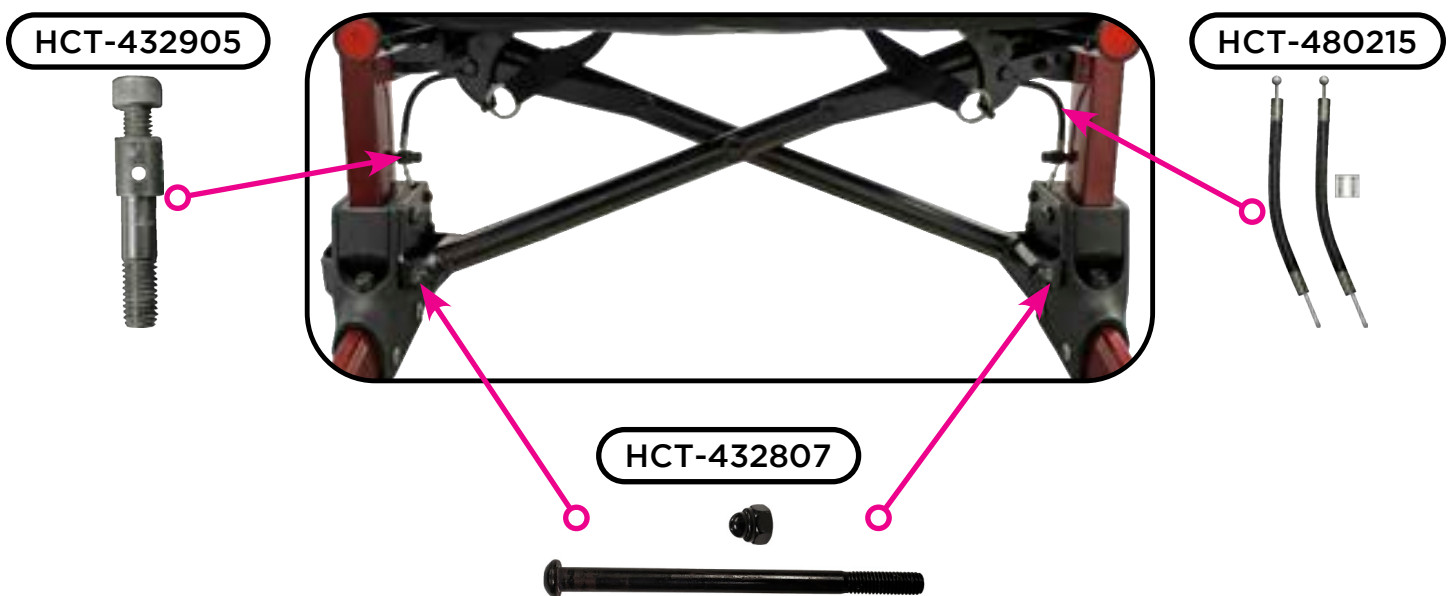

If you need further assistance, please call our customer service team at **(800) 557-6682**.

Thank you!

Figure 1

Upper Assembly Components

Seat & Backrest

Folding Mechanism Components

Fork Assembly Components

Rear Wheel Assembly Components

Item Number 4329

SERIAL # BEGINNING WITH "HT "

ITEM NUMBER	DESCRIPTION	UOM
HCT-480209	ADJUSTMENT RELEASE BUTTON	EACH
HCT-432905	ADJUSTMENT SCREW FOR SEAT CABLE & COVER	EACH
HCT-480222	AXLE FRONT	EACH
HCT-480223	AXLE REAR	EACH
HCT-432908	BACKREST	EACH
HCT-432830	BAG	EACH
HCT-480204	BRAKE SHOE (SET)	SET
HCT-432804	CANE HOLDER TRAY	EACH
HCT-480217	COVER FOR LEFT BRAKE	EACH
HCT-480218	COVER FOR RIGHT BRAKE	EACH
HCT-432806	CROSSBAR CENTER BOLT	EACH
HCT-432807	CROSSBAR SIDE BOLT	EACH
HCT-432803	CROSSBAR SIDE BRACKET	EACH
HCT-432903	CROSSBAR SUPPORT LEFT	EACH
HCT-432904	CROSSBAR SUPPORT RIGHT	EACH
HCT-480220	FORK	EACH
HCT-480221	FORK ATTACHMENT	EACH
HCT-432810	FRONT BEARING SET	SET
HCT-480205	FRONT SEAT PLUG	SET
HCT-480219	HAND GRIPS FOR TOP HANDLE BAR	PAIR
HCT-432902	HANDLE BAR RIGHT WITH HAND BRAKE	EACH
HCT-432901	HANDLE BAR WITH HAND BRAKE LEFT	EACH
HCT-432829	HOLDER FOR BRAKE COVER	EACH
HCT-432819	REAR BEARING SET	SET
HCT-432906	RELEASE LEVER LEFT	EACH
HCT-432907	RELEASE LEVER RIGHT	EACH
HCT-480215	SEAT CABLE & COVER	SET
HCT-480113	SEAT PLUG REAR	PAIR
HCT-432823	SEAT WITH HANDLE	EACH
HCT-432910	STEM AND NUT FOR FRONT FORK	EACH
HCT-432909	SWIVEL BEARING SET FRONT FORK	SET
HCT-480224	TOE KICK	PAIR
HCT-432911	WHEEL FRONT 8"	EACH
HCT-432813	WHEEL REAR 8"	EACH