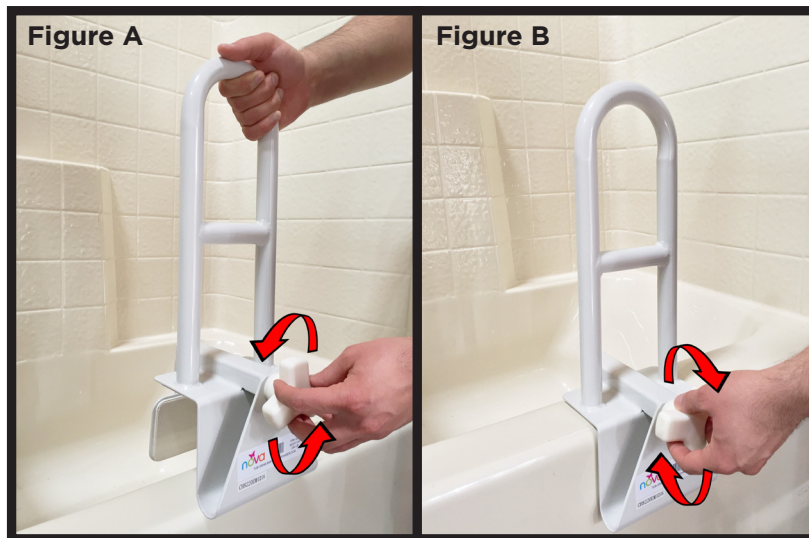

HOW TO INSTALL YOUR

Tub Grab Bar

Item # 8220/8220-R

Capacity not to exceed 250 lb

No tools required
Quick Assembly

Easy to follow
step-by-step
instructions

- 1** Loosen the clamp by turning the three-pronged knob counterclockwise and remove the styrofoam block from between the clamp.
- 2** Adjust clamp opening to fit over the side of the bathtub (**Figure A**). Set the Tub Grab Bar to the location that most conveniently assists the user to enter and exit the bathtub. Tighten knob clockwise until the Tub Grab Bar is securely clamped onto the side of the bathtub (**Figure B**).

- 3** Pull on the Tub Grab Bar to make sure it is secure on the bathtub.

HOW TO USE

Hold on to the Tub Grab Bar when entering and exiting the bathtub. Use the Tub Grab Bar for balance when needed.

CARE AND MAINTENANCE

Check regularly to make sure the Tub Grab Bar is securely clamped to the bathtub. Use a mild detergent and warm water to clean.

CAUTION

Do NOT overtighten on fiberglass bathtubs. Doing so may cause bathtub to crack or break, resulting in injury or fall.